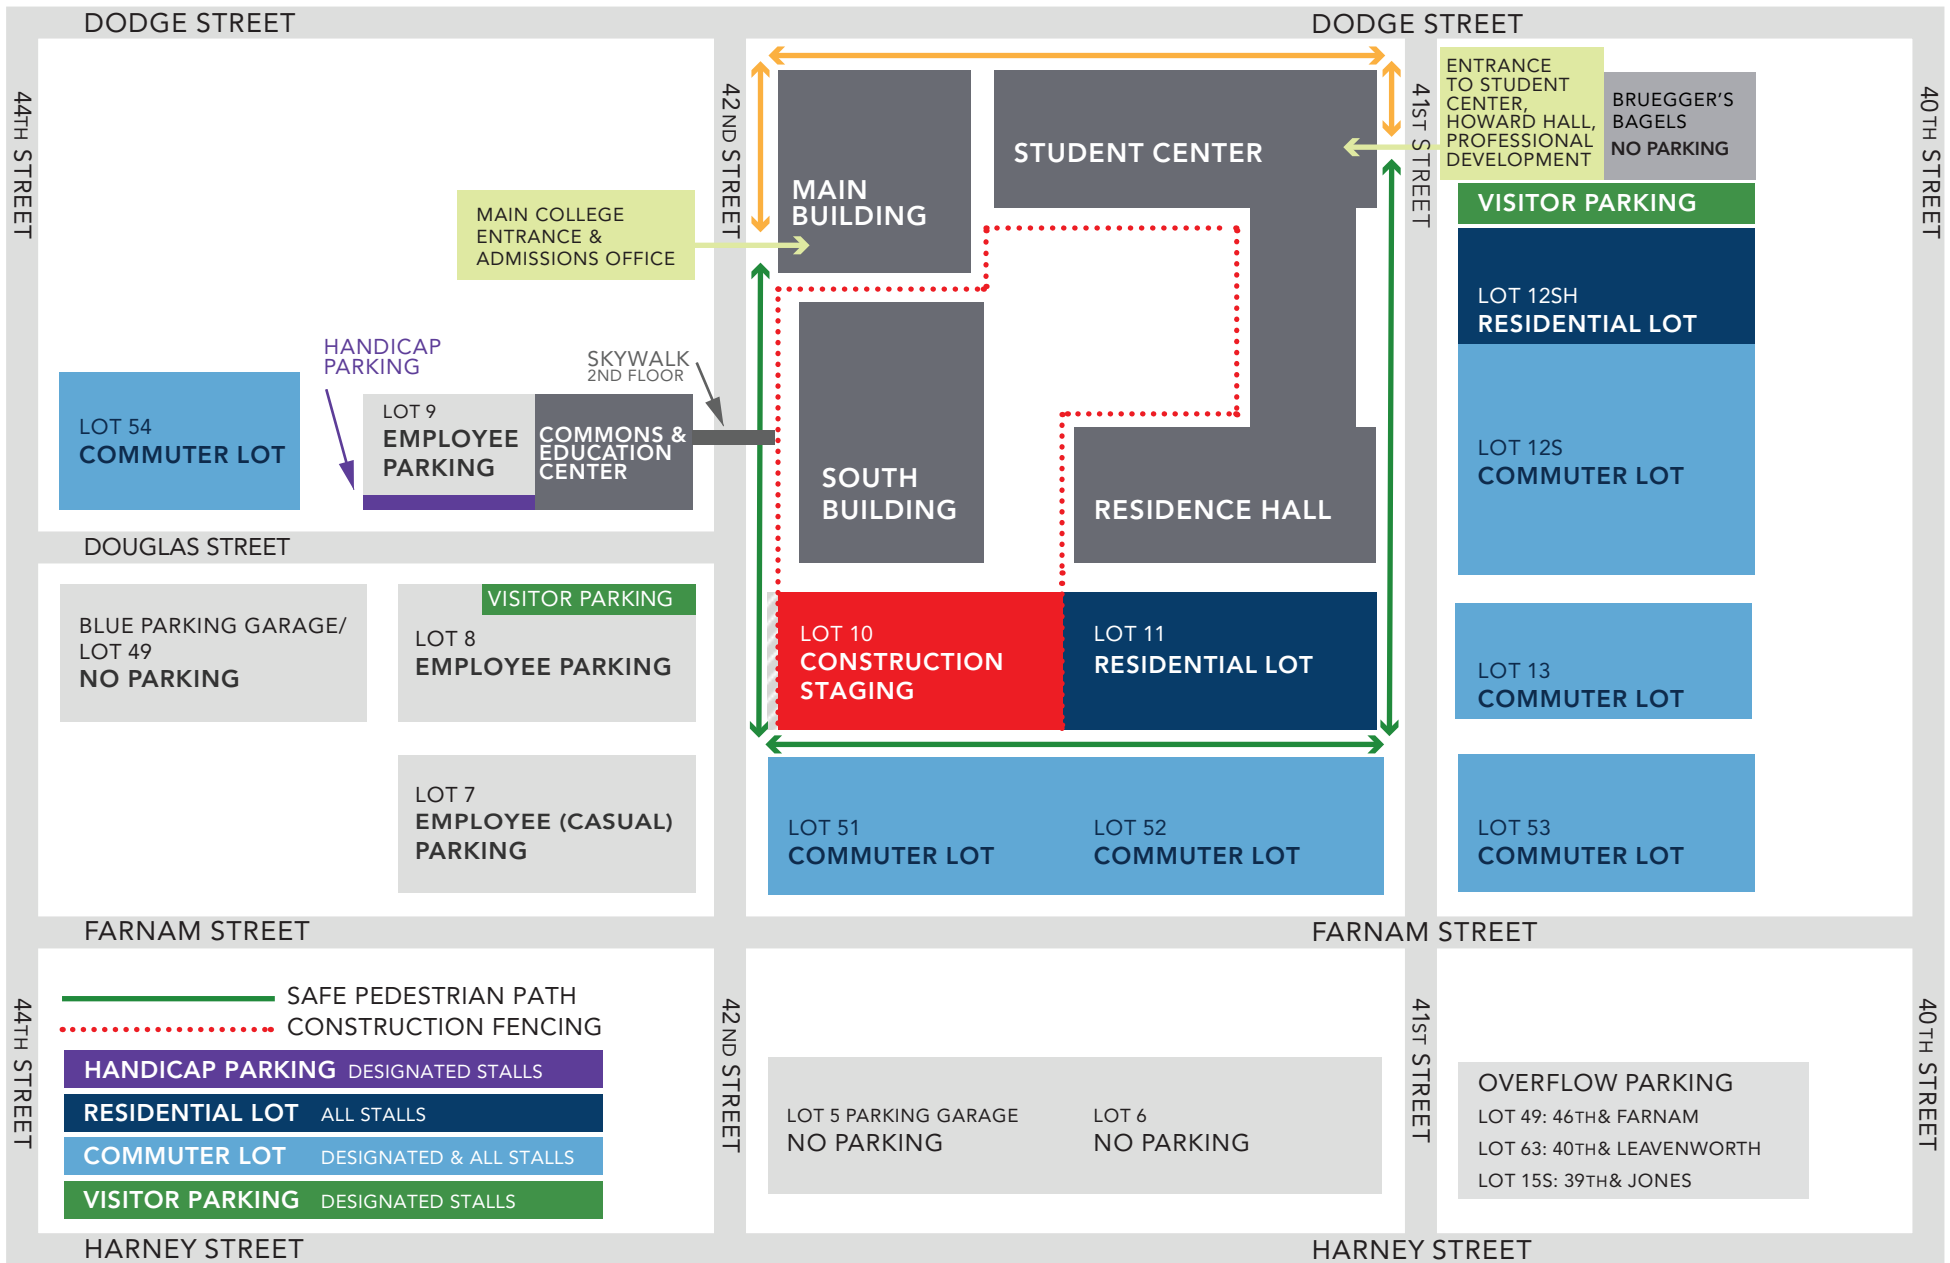

Two (2) routes available to enter the Student Center

- 42nd Street to Dodge and then Dodge to 41st Street 
- Through the alley past Lot 10/11 and then North on 41st Street 

<p>PUBLIC SAFETY: 402-559-5555 EMERGENCIES 402-559-4439 NON-EMERGENCIES</p>	<p>CLARKSON COLLEGE FRONT DESK: 402-552-3100</p>	<p>PARKING SERVICES: 402-559-8580</p>
--	---	--